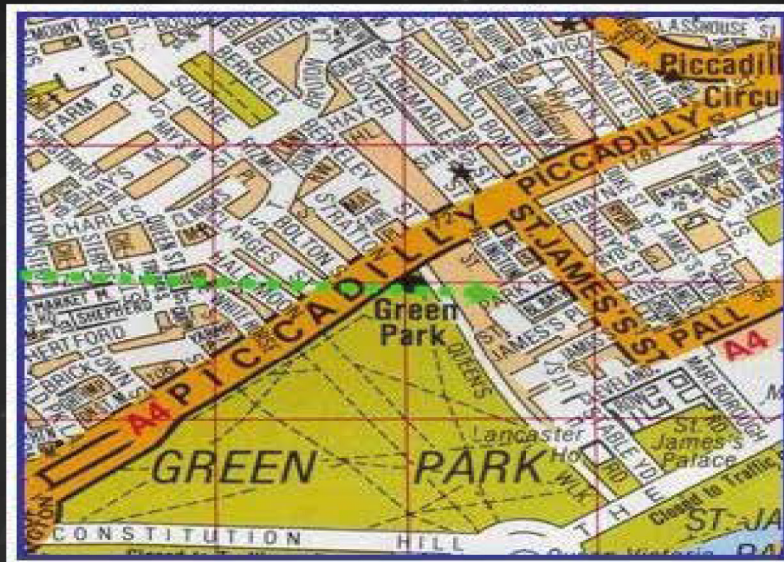

For Inquiries

Contact Steve Barke

Email: sjbarke55@gmail.com

. 5th .
DECEMBER

2019

Royal Over-Seas League location map...

Royal Over-Seas League Over-Seas House
Park Place StJames's Street, London, SW1A 1LR

How to get to Over-Seas House.

Tube to Green Park (Piccadilly, Jubilee or Victoria Lines), Take exit marked Buckingham Place, walk past the Ritz hotel, turning left on to Arlington Street, down the steps at the end and turn right to ROSL entrance

Buses stop outside Green Park tube station on Piccadilly, Numbers 8, 9, 14, 19, 22, and 38, running West to Hyde Park Corner, Victoria, and Knightsbridge, and East to Piccadilly Circus and Holborn

By Car - Coming West on the A4 (Piccadilly), Turn Right into Duke Street, St James, Left into Park Place, to Over-sea House. Or coming from the East on Pall Mall, and up St James's Street

Parking in the Burlington Car Park, Old Burlington Street